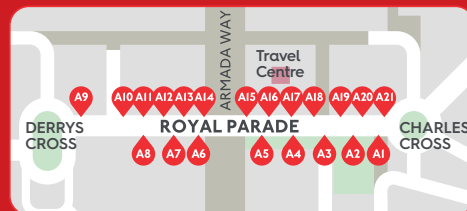

Part of **GoAhead**

01752 662 271

plymouthbus.co.uk

/plymouthbus

/plymouthbus

Travel Centre

Royal Parade, Plymouth

Monday to Friday

9:00 - 12:30 & 13:30 - 17:00

We are closed weekends & bank holidays

Plymouth City Centre, Royal Parade bus stops